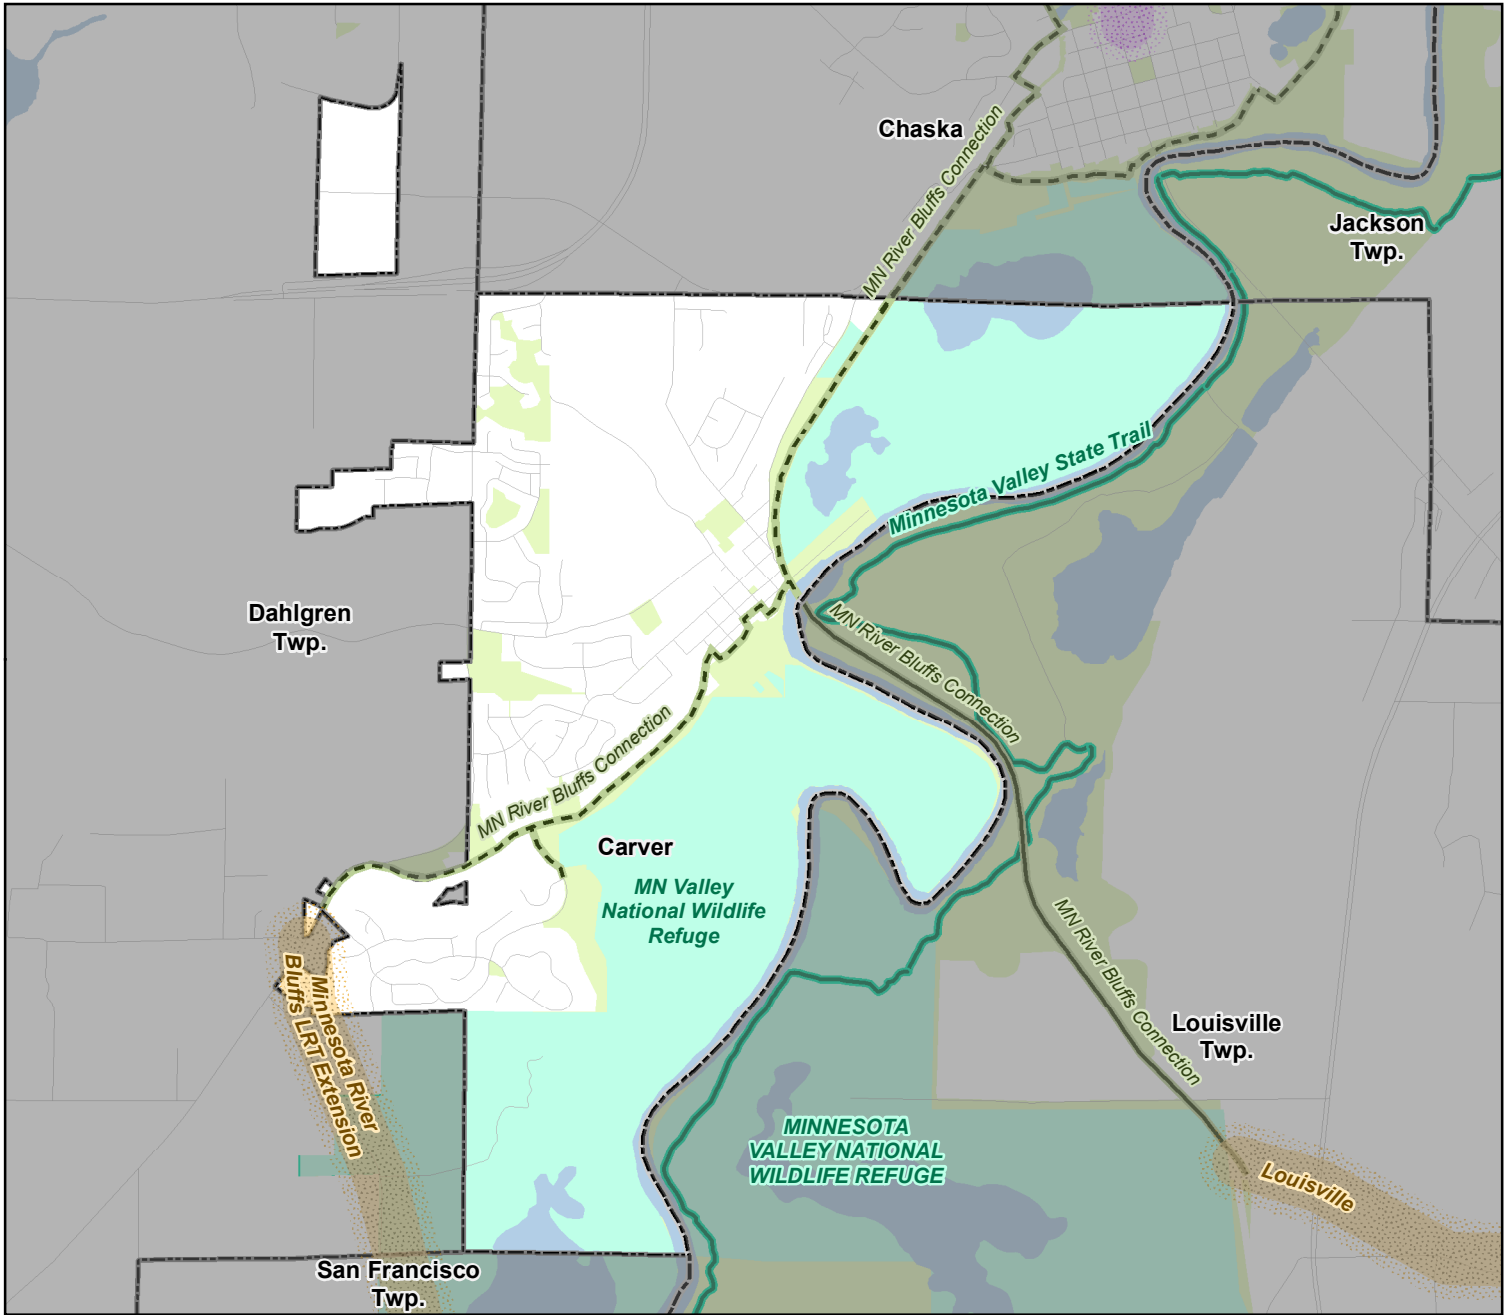

Regional Parks System

City of Carver, Carver County

Regional Parks

- Regional Parks
- Park Reserves
- Special Recreation Features
- Planned Units
- Regional Trail Corridor Land

Regional Trails

- Existing
- Planned

Regional Park Search Areas and Regional Trail Search Corridors

- Boundary Adjustments
- Search Areas
- Regional Trail Search Corridors
- Regional Trails - 2040 System Additions

- Existing State Trails
- Street Centerlines (NCompass)
- Lakes and Major Rivers
- Minnesota Valley National Wildlife Refuge
- State Parks
- State Wildlife Management Areas (Publicly Accessible)
- Scientific and Natural Areas (SNA)
- Other Parks and Preserves